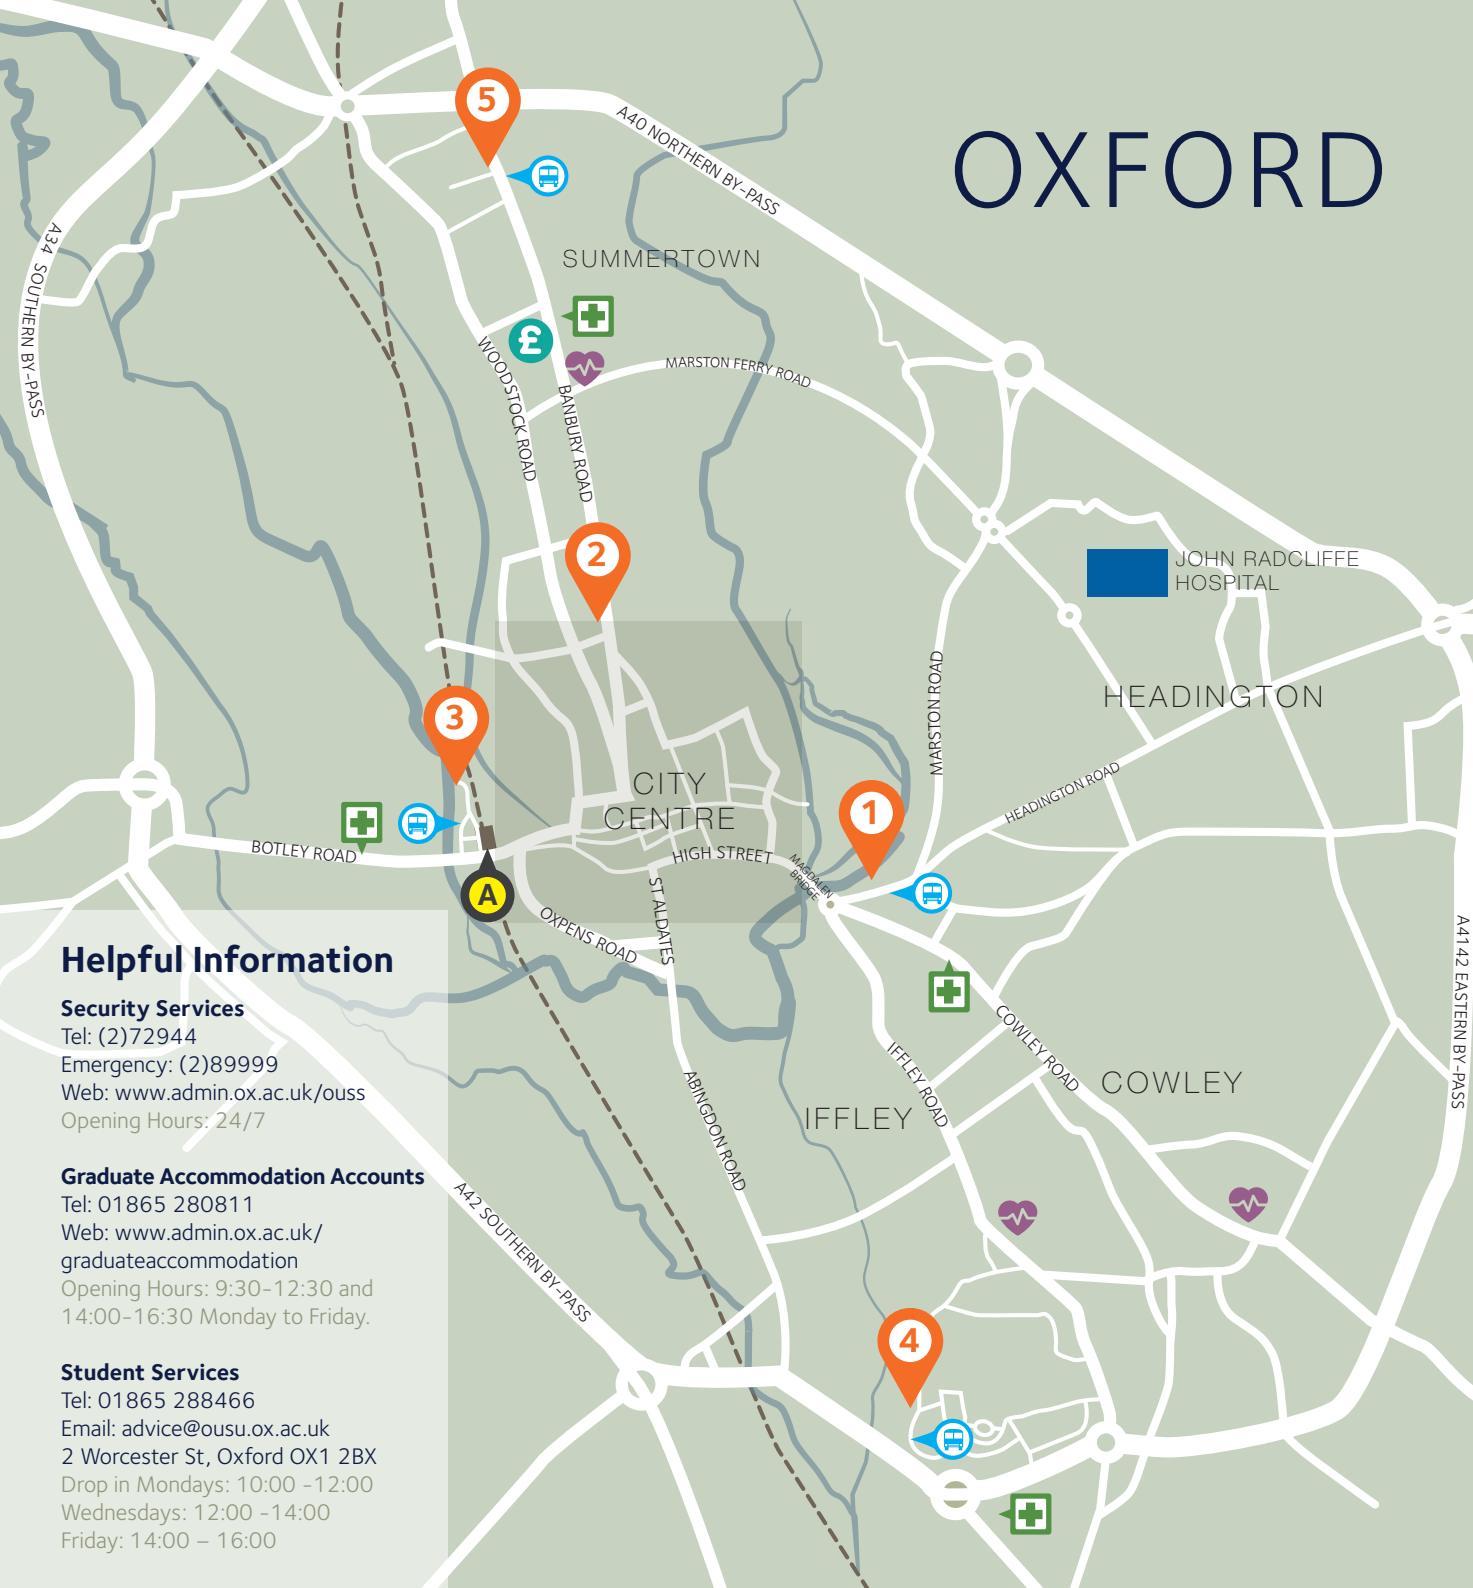

OXFORD

Graduate Accommodation Map

Helpful Information

Security Services

Tel: (2)72944
Emergency: (2)89999
Web: www.admin.ox.ac.uk/ouss
Opening Hours: 24/7

Graduate Accommodation Accounts

Tel: 01865 280811
Web: www.admin.ox.ac.uk/graduateaccommodation
Opening Hours: 9:30-12:30 and
14:00-16:30 Monday to Friday.

Student Services

Tel: 01865 288466
Email: advice@ousu.ox.ac.uk
2 Worcester St, Oxford OX1 2BX
Drop in Mondays: 10:00 - 12:00
Wednesdays: 12:00 - 14:00
Friday: 14:00 - 16:00

Graduate Accommodation Office

6 Worcester Street, Oxford, OX1 2BX
Tel: 01865 280811 Fax: 01865 280814
Email: graduate.accommodation@admin.ox.ac.uk
www.admin.ox.ac.uk/graduateaccommodation
Opening times: 9:00 - 17:00